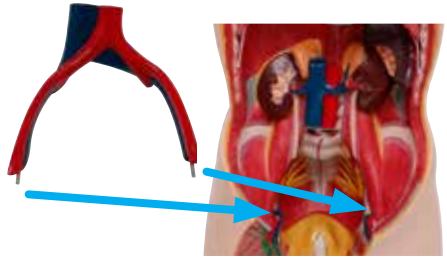

## Parts identification:

1. Left eye
2. Chest plate
3. Heart (2 pieces)
4. Right lung
5. Left lung
6. Kidney
7. Liver
8. Stomach (2 pieces)
9. Large and Small Intestines (2 pieces)
10. Male genitalia (4 pieces)
11. Female genitalia (2 pieces)
12. Internal iliac artery
13. External iliac artery

# Assembly instructions:

- 1** Align eye with eye socket and attach

**NOTE:** use ribbon to remove eye from socket

- 2** Align artery pins with torso and attach

- 3** Align and attach male and female genitalia pieces

# HUMAN TORSO MODEL NATURAL SIZE

**4** Align and insert male or female genitalia into torso

**5** Align kidney with hook, then insert into torso

**6** Align and attach intestine pieces, then insert into torso

# HUMAN TORSO MODEL NATURAL SIZE

8 Align and insert liver into torso

9 Align heart, then insert into torso

**10** Align lungs with hooks on torso and attach

**11** Align chest plate pins and attach to torso, then fasten the four hooks on the torso around the pegs