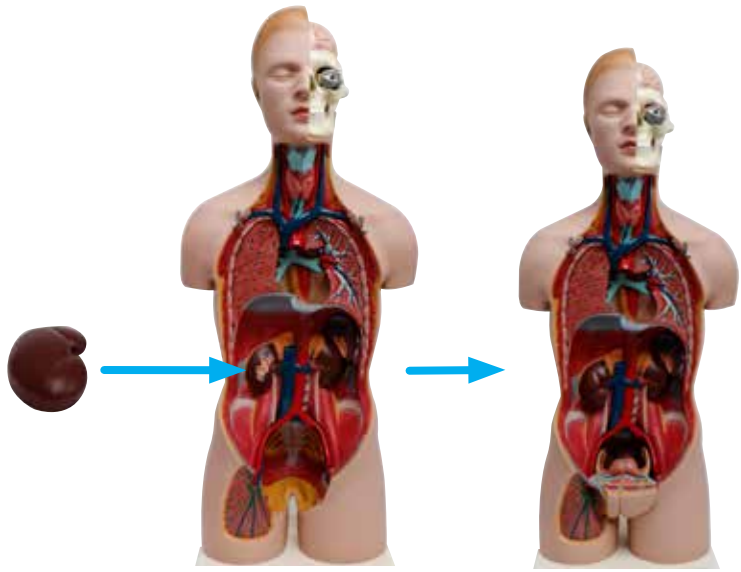

## Quick Start Guide

The Human Torso Model Natural Size can be used to teach human anatomy courses. It features detailed representations of the major organ systems, including one half of the brain, the throat showing the thyroid and vascular structures, and the internal organs of the thorax and abdomen. Male and female genital inserts are also included with this model.

## Parts identification:

1. Left eye
2. Chest plate
3. Heart (2 pieces)
4. Right lung
5. Left lung
6. Kidney
7. Liver
8. Stomach (2 pieces)
9. Large and Small Intestines (2 pieces)
10. Male genitalia (4 pieces)
11. Female genitalia (2 pieces)
12. Internal iliac artery
13. External iliac artery

# Assembly instructions:

- 1** Align eye with eye socket and attach

**NOTE:** use ribbon to remove eye from socket

- 2** Align artery pins with torso and attach

- 3** Align and attach male and female genitalia pieces

# HUMAN TORSO MODEL NATURAL SIZE

**4** Align and insert male or female genitalia into torso

**5** Align kidney with hook, then insert into torso

**6** Align and attach intestine pieces, then insert into torso