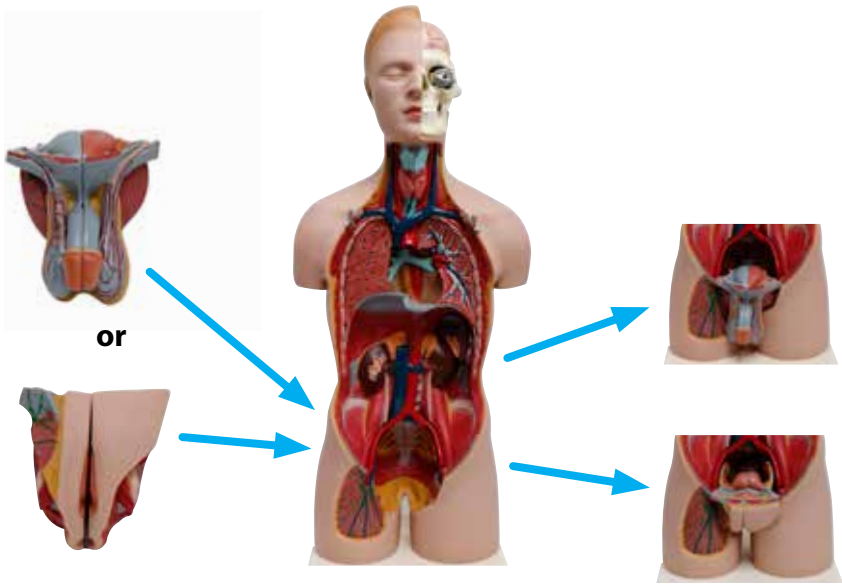

## Quick Start Guide

The Human Torso Model Natural Size can be used to teach human anatomy courses. It features detailed representations of the major organ systems, including one half of the brain, the throat showing the thyroid and vascular structures, and the internal organs of the thorax and abdomen. Male and female genital inserts are also included with this model.

## Parts identification:

1. Left eye
2. Chest plate
3. Heart (2 pieces)
4. Right lung
5. Left lung
6. Kidney
7. Liver
8. Stomach (2 pieces)
9. Large and Small Intestines (2 pieces)
10. Male genitalia (4 pieces)
11. Female genitalia (2 pieces)
12. Internal iliac artery
13. External iliac artery

# Assembly instructions:

- 1** Align eye with eye socket and attach

**NOTE:** use ribbon to remove eye from socket

- 2** Align artery pins with torso and attach

- 3** Align and attach male and female genitalia pieces

# HUMAN TORSO MODEL NATURAL SIZE

**4** Align and insert male or female genitalia into torso

**5** Align kidney with hook, then insert into torso

**6** Align and attach intestine pieces, then insert into torso