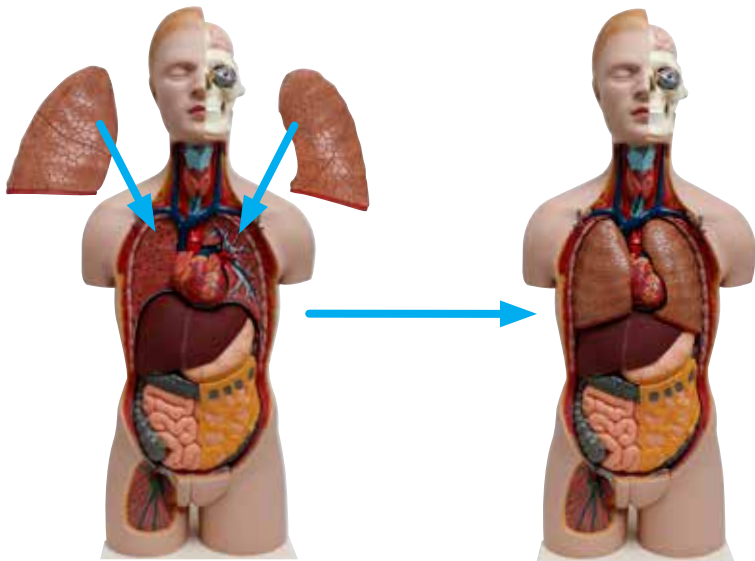

## Quick Start Guide

The Human Torso Model Natural Size can be used to teach human anatomy courses. It features detailed representations of the major organ systems, including one half of the brain, the throat showing the thyroid and vascular structures, and the internal organs of the thorax and abdomen. Male and female genital inserts are also included with this model.

# HUMAN TORSO MODEL NATURAL SIZE

**4** Align and insert male or female genitalia into torso

**5** Align kidney with hook, then insert into torso

**6** Align and attach intestine pieces, then insert into torso

**7** Align and attach stomach pieces, then insert into torso

# HUMAN TORSO MODEL NATURAL SIZE

8 Align and insert liver into torso

9 Align heart, then insert into torso

**10** Align lungs with hooks on torso and attach

**11** Align chest plate pins and attach to torso, then fasten the four hooks on the torso around the pegs