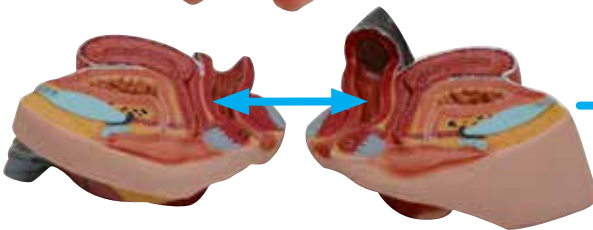

## Quick Start Guide

The Human Torso Model Natural Size can be used to teach human anatomy courses. It features detailed representations of the major organ systems, including one half of the brain, the throat showing the thyroid and vascular structures, and the internal organs of the thorax and abdomen. Male and female genital inserts are also included with this model.

## Parts identification:

1. Left eye
2. Chest plate
3. Heart (2 pieces)
4. Right lung
5. Left lung
6. Kidney
7. Liver
8. Stomach (2 pieces)
9. Large and Small Intestines (2 pieces)
10. Male genitalia (4 pieces)
11. Female genitalia (2 pieces)
12. Internal iliac artery
13. External iliac artery

# Assembly instructions:

- 1** Align eye with eye socket and attach

**NOTE:** use ribbon to remove eye from socket

- 2** Align artery pins with torso and attach

- 3** Align and attach male and female genitalia pieces

# HUMAN TORSO MODEL NATURAL SIZE

**4** Align and insert male or female genitalia into torso

**5** Align kidney with hook, then insert into torso

**6** Align and attach intestine pieces, then insert into torso