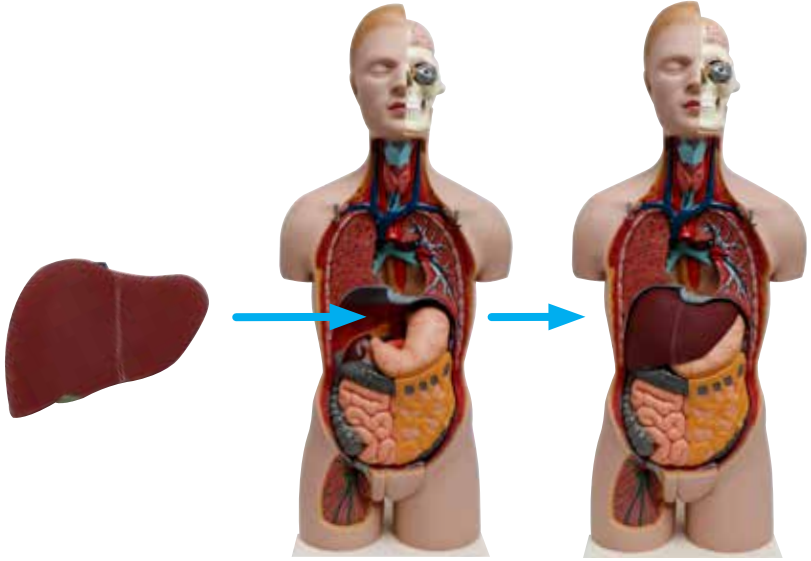

## Quick Start Guide

The Human Torso Model Natural Size can be used to teach human anatomy courses. It features detailed representations of the major organ systems, including one half of the brain, the throat showing the thyroid and vascular structures, and the internal organs of the thorax and abdomen. Male and female genital inserts are also included with this model.

# Assembly instructions:

- 1** Align eye with eye socket and attach

**NOTE:** use ribbon to remove eye from socket

- 2** Align artery pins with torso and attach

- 3** Align and attach male and female genitalia pieces

# HUMAN TORSO MODEL NATURAL SIZE

**4** Align and insert male or female genitalia into torso

**5** Align kidney with hook, then insert into torso

**6** Align and attach intestine pieces, then insert into torso

# HUMAN TORSO MODEL NATURAL SIZE

8 Align and insert liver into torso

9 Align heart, then insert into torso

**10** Align lungs with hooks on torso and attach

**11** Align chest plate pins and attach to torso, then fasten the four hooks on the torso around the pegs