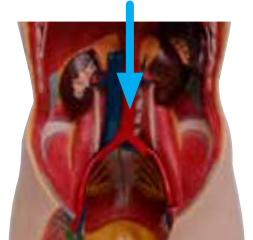

## Quick Start Guide

The Human Torso Model Natural Size can be used to teach human anatomy courses. It features detailed representations of the major organ systems, including one half of the brain, the throat showing the thyroid and vascular structures, and the internal organs of the thorax and abdomen. Male and female genital inserts are also included with this model.

## Parts identification:

1. Left eye
2. Chest plate
3. Heart (2 pieces)
4. Right lung
5. Left lung
6. Kidney
7. Liver
8. Stomach (2 pieces)
9. Large and Small Intestines (2 pieces)
10. Male genitalia (4 pieces)
11. Female genitalia (2 pieces)
12. Internal iliac artery
13. External iliac artery

# Assembly instructions:

- 1** Align eye with eye socket and attach

**NOTE:** use ribbon to remove eye from socket

- 2** Align artery pins with torso and attach

- 3** Align and attach male and female genitalia pieces

# HUMAN TORSO MODEL NATURAL SIZE

**4** Align and insert male or female genitalia into torso

**5** Align kidney with hook, then insert into torso

**6** Align and attach intestine pieces, then insert into torso