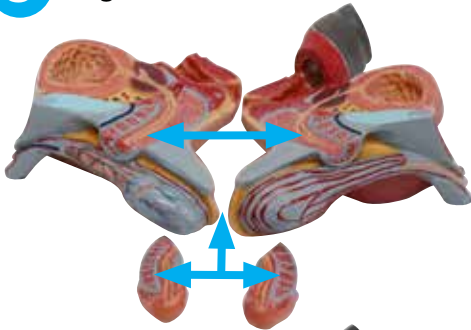

## Parts identification:

1. Left eye
2. Chest plate
3. Heart (2 pieces)
4. Right lung
5. Left lung
6. Kidney
7. Liver
8. Stomach (2 pieces)
9. Large and Small Intestines (2 pieces)
10. Male genitalia (4 pieces)
11. Female genitalia (2 pieces)
12. Internal iliac artery
13. External iliac artery

# Assembly instructions:

- 1** Align eye with eye socket and attach

**NOTE:** use ribbon to remove eye from socket

- 2** Align artery pins with torso and attach

- 3** Align and attach male and female genitalia pieces

# HUMAN TORSO MODEL NATURAL SIZE

**4** Align and insert male or female genitalia into torso

**5** Align kidney with hook, then insert into torso

**6** Align and attach intestine pieces, then insert into torso

# HUMAN TORSO MODEL NATURAL SIZE

8 Align and insert liver into torso

9 Align heart, then insert into torso

**10** Align lungs with hooks on torso and attach

**11** Align chest plate pins and attach to torso, then fasten the four hooks on the torso around the pegs