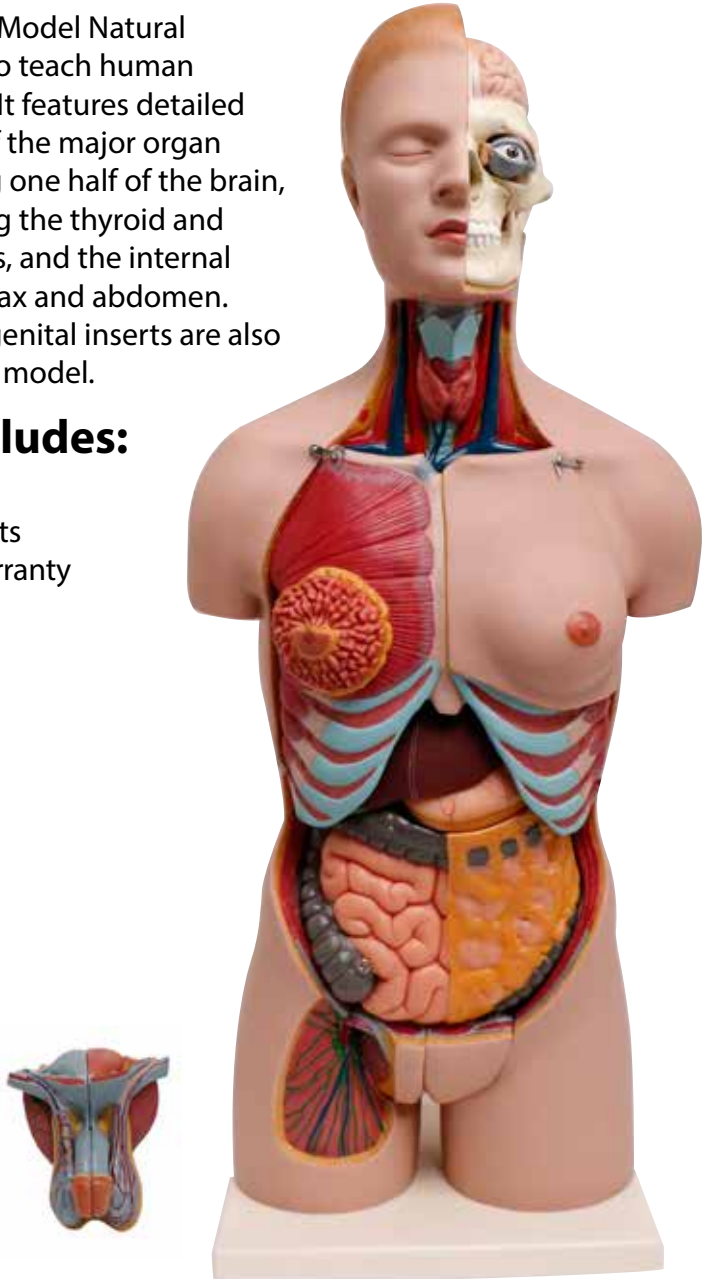

Human Torso Model Natural Size

Quick Start Guide

The Human Torso Model Natural Size can be used to teach human anatomy courses. It features detailed representations of the major organ systems, including one half of the brain, the throat showing the thyroid and vascular structures, and the internal organs of the thorax and abdomen. Male and female genital inserts are also included with this model.

Product includes:

- Full-color details
- 19 removable parts
- 1-year limited warranty