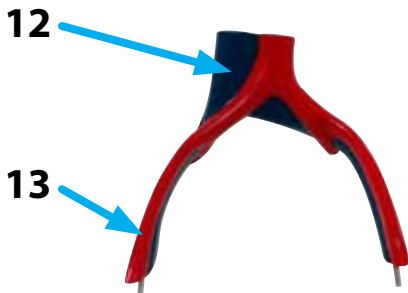

## Quick Start Guide

The Human Torso Model Natural Size can be used to teach human anatomy courses. It features detailed representations of the major organ systems, including one half of the brain, the throat showing the thyroid and vascular structures, and the internal organs of the thorax and abdomen. Male and female genital inserts are also included with this model.

# HUMAN TORSO MODEL NATURAL SIZE

## Parts identification:

1. Left eye
2. Chest plate
3. Heart (2 pieces)
4. Right lung
5. Left lung
6. Kidney
7. Liver
8. Stomach (2 pieces)
9. Large and Small Intestines (2 pieces)
10. Male genitalia (4 pieces)
11. Female genitalia (2 pieces)
12. Internal iliac artery
13. External iliac artery