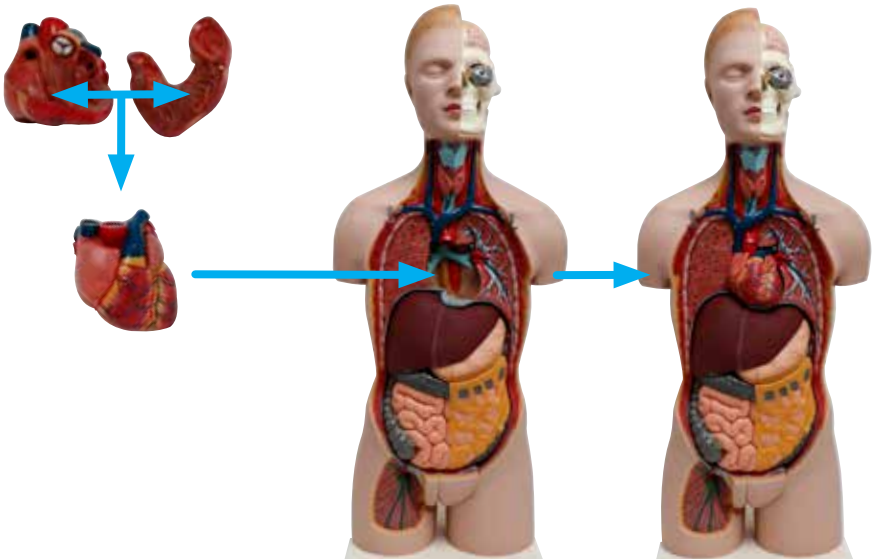

## Quick Start Guide

The Human Torso Model Natural Size can be used to teach human anatomy courses. It features detailed representations of the major organ systems, including one half of the brain, the throat showing the thyroid and vascular structures, and the internal organs of the thorax and abdomen. Male and female genital inserts are also included with this model.

# HUMAN TORSO MODEL NATURAL SIZE

**4** Align and insert male or female genitalia into torso

**5** Align kidney with hook, then insert into torso

**6** Align and attach intestine pieces, then insert into torso

**7** Align and attach stomach pieces, then insert into torso

# HUMAN TORSO MODEL NATURAL SIZE

8 Align and insert liver into torso

9 Align heart, then insert into torso

**10** Align lungs with hooks on torso and attach

**11** Align chest plate pins and attach to torso, then fasten the four hooks on the torso around the pegs