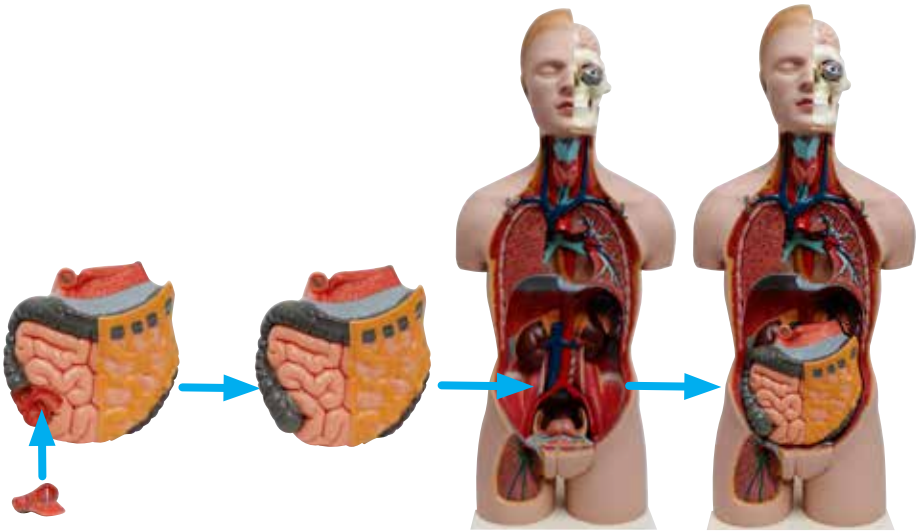

## Quick Start Guide

The Human Torso Model Natural Size can be used to teach human anatomy courses. It features detailed representations of the major organ systems, including one half of the brain, the throat showing the thyroid and vascular structures, and the internal organs of the thorax and abdomen. Male and female genital inserts are also included with this model.

# Assembly instructions:

- 1** Align eye with eye socket and attach

**NOTE:** use ribbon to remove eye from socket

- 2** Align artery pins with torso and attach

- 3** Align and attach male and female genitalia pieces

# HUMAN TORSO MODEL NATURAL SIZE

**4** Align and insert male or female genitalia into torso

**5** Align kidney with hook, then insert into torso

**6** Align and attach intestine pieces, then insert into torso

# HUMAN TORSO MODEL NATURAL SIZE

8 Align and insert liver into torso

9 Align heart, then insert into torso

**10** Align lungs with hooks on torso and attach

**11** Align chest plate pins and attach to torso, then fasten the four hooks on the torso around the pegs