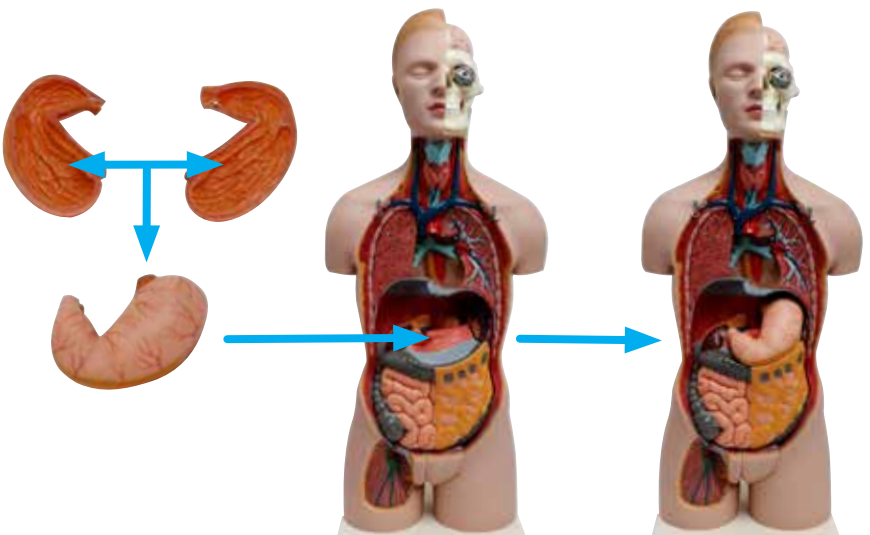

7 Align and attach stomach pieces, then insert into torso