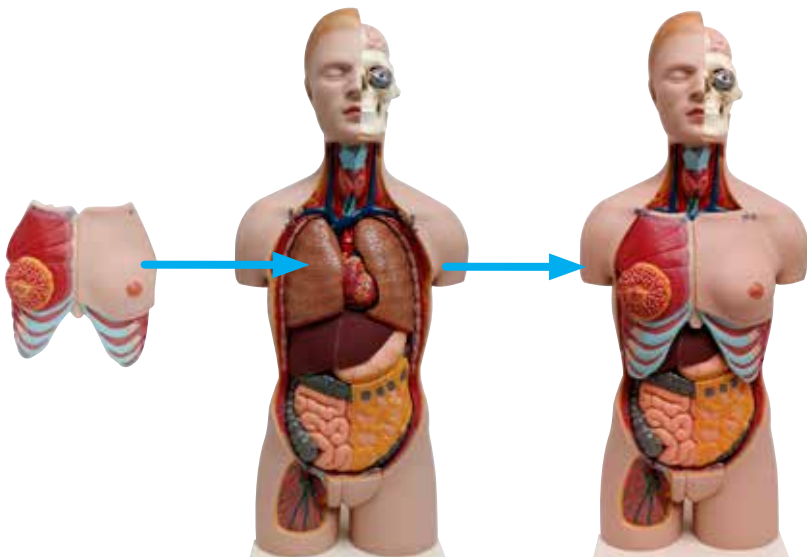

## Quick Start Guide

The Human Torso Model Natural Size can be used to teach human anatomy courses. It features detailed representations of the major organ systems, including one half of the brain, the throat showing the thyroid and vascular structures, and the internal organs of the thorax and abdomen. Male and female genital inserts are also included with this model.

# HUMAN TORSO MODEL NATURAL SIZE

**4** Align and insert male or female genitalia into torso

**5** Align kidney with hook, then insert into torso

**6** Align and attach intestine pieces, then insert into torso

**7** Align and attach stomach pieces, then insert into torso

# HUMAN TORSO MODEL NATURAL SIZE

8 Align and insert liver into torso

9 Align heart, then insert into torso

**10** Align lungs with hooks on torso and attach

**11** Align chest plate pins and attach to torso, then fasten the four hooks on the torso around the pegs